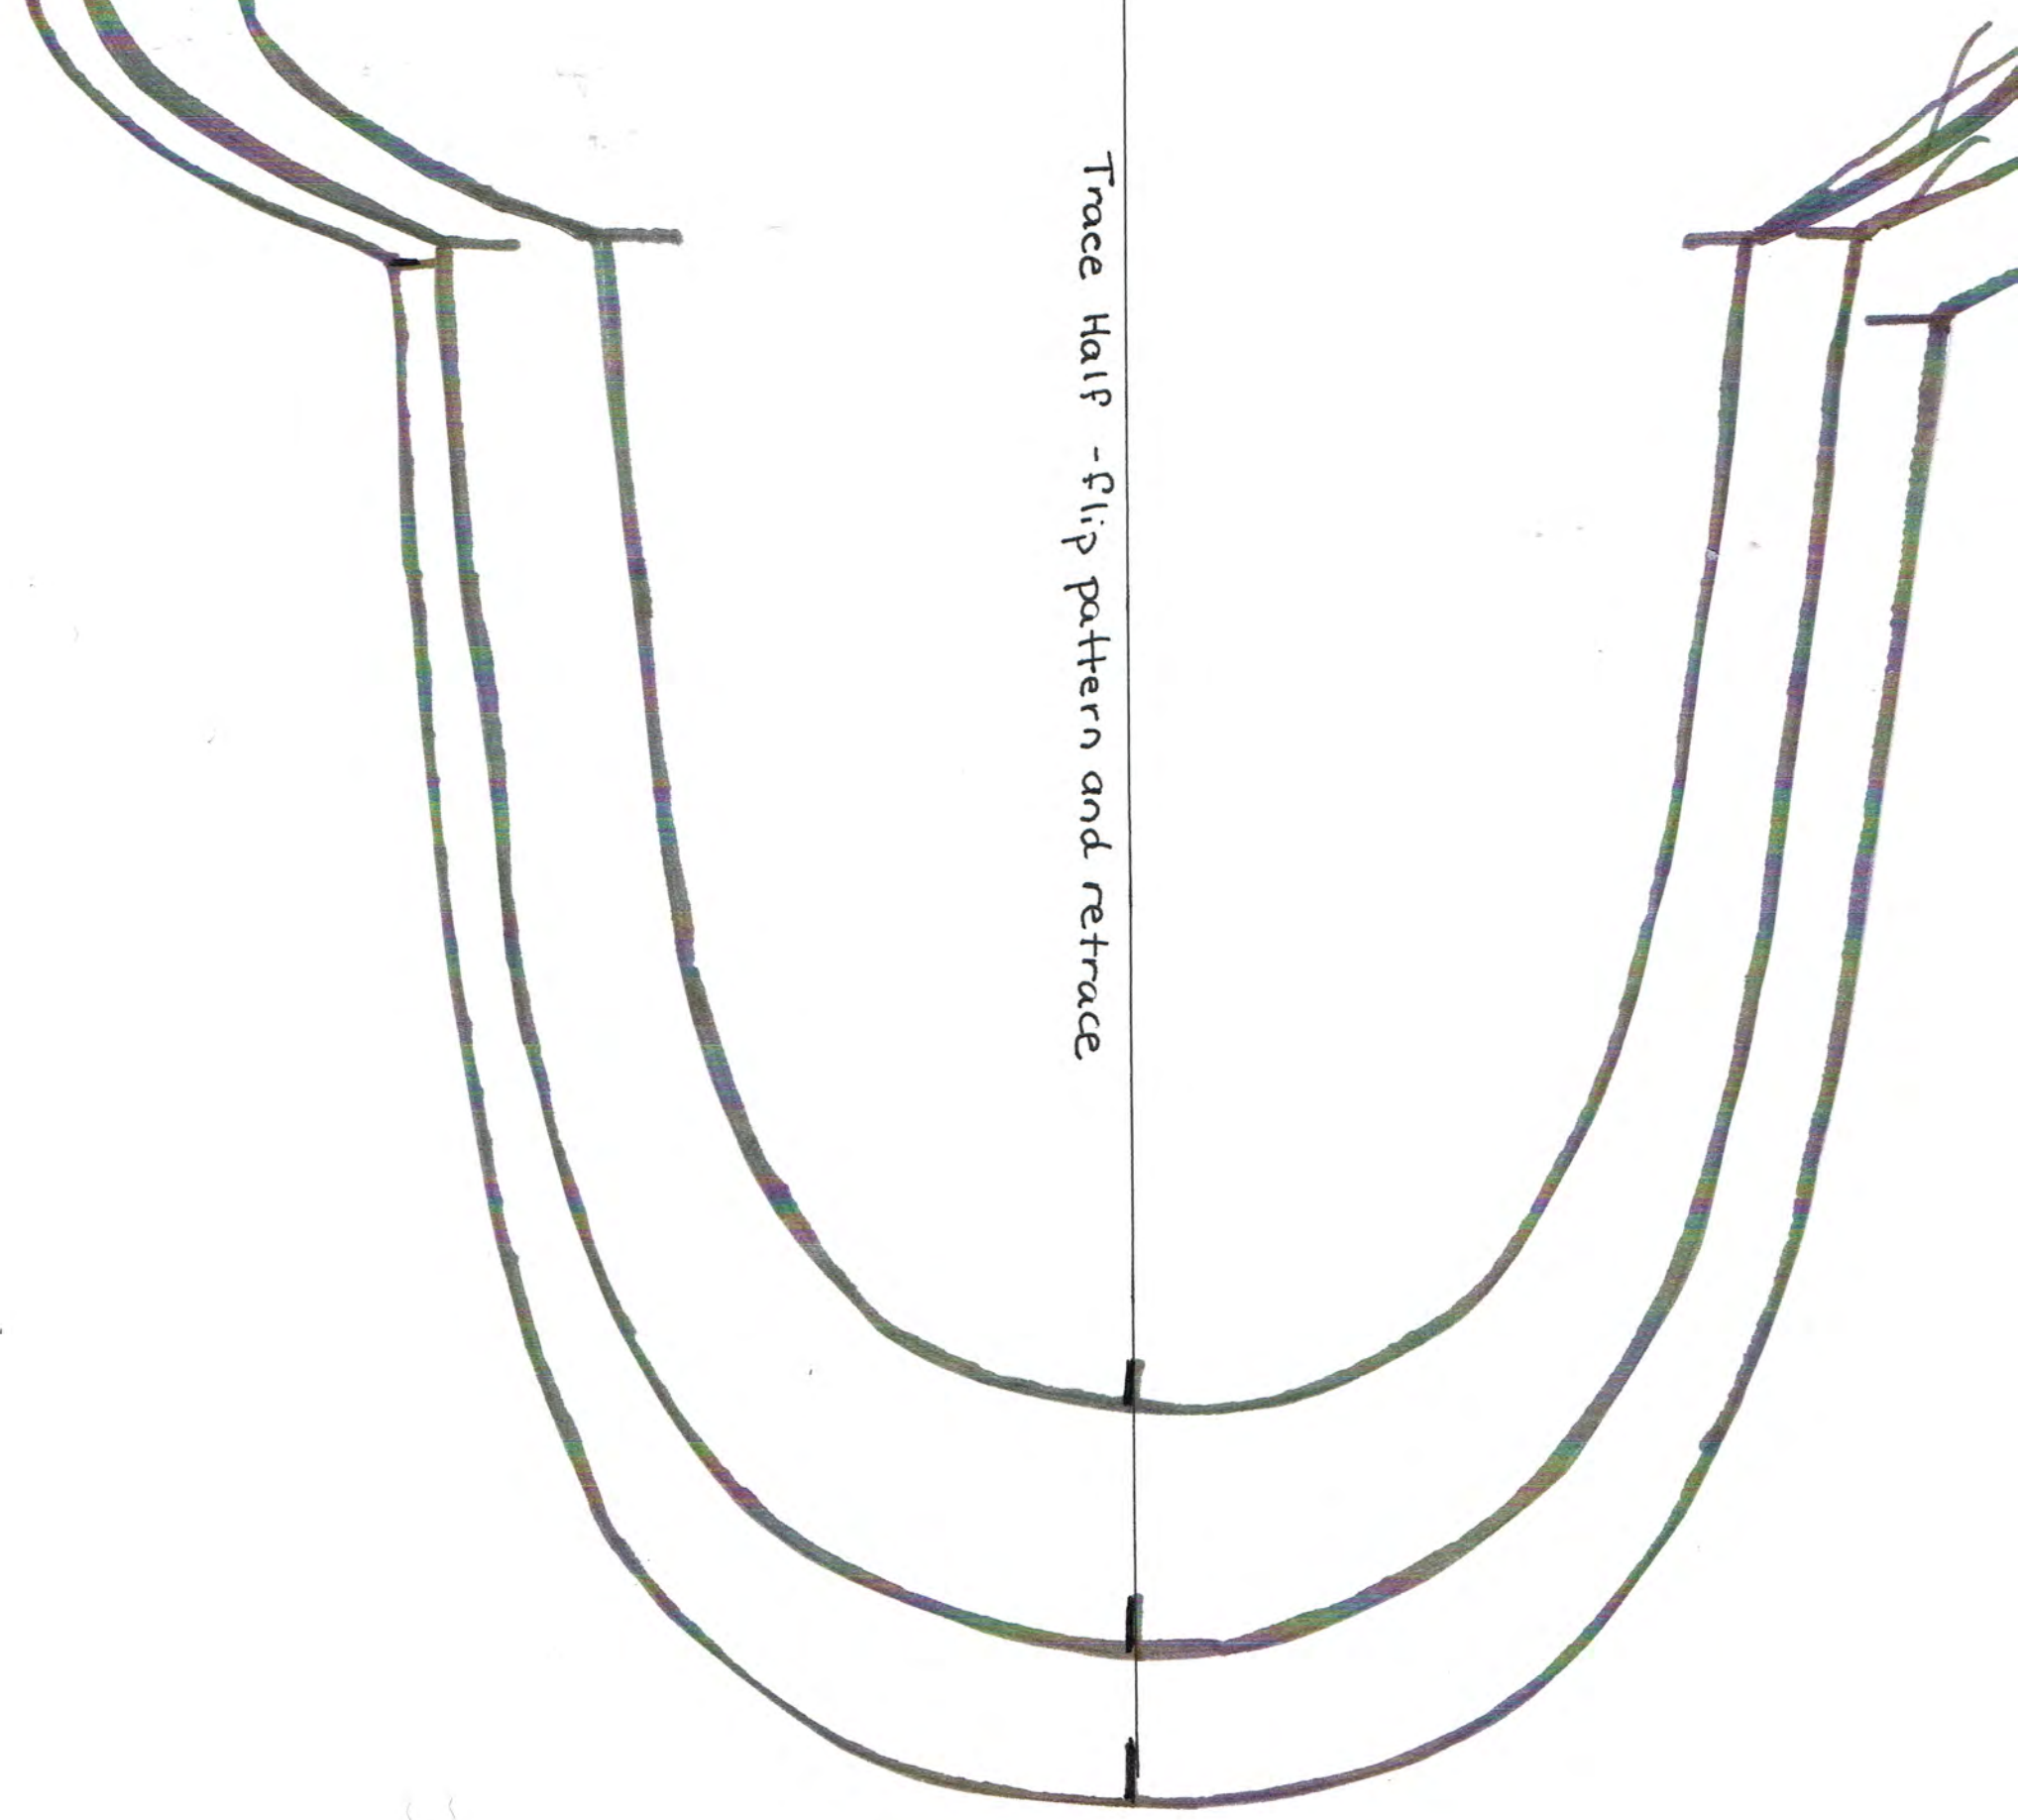

Size 00
SOLE # 2
SOLE # 3

Trace Half - Flip pattern and retrace

Size 2

Sheet1

Moccasin Sizing Chart

Vamp/ Sole	Combined Size (cm)	Combined Size (Inches)
0/0	22.4	8 7/8
0/1	23.9	9 1/2
1/1	24.7	9 7/8
1/2	26.6	10 5/8
2/2	27.5	10 7/8
2/3	29.6	11 5/8
3/3	30.6	12
3/4	32.3	12 5/8
4/4	33.1	12 7/8
4/5	33.7	13 1/8
5/5	34.3	13 3/8
5/6	36.6	14 1/4
6/6	38	14 7/8